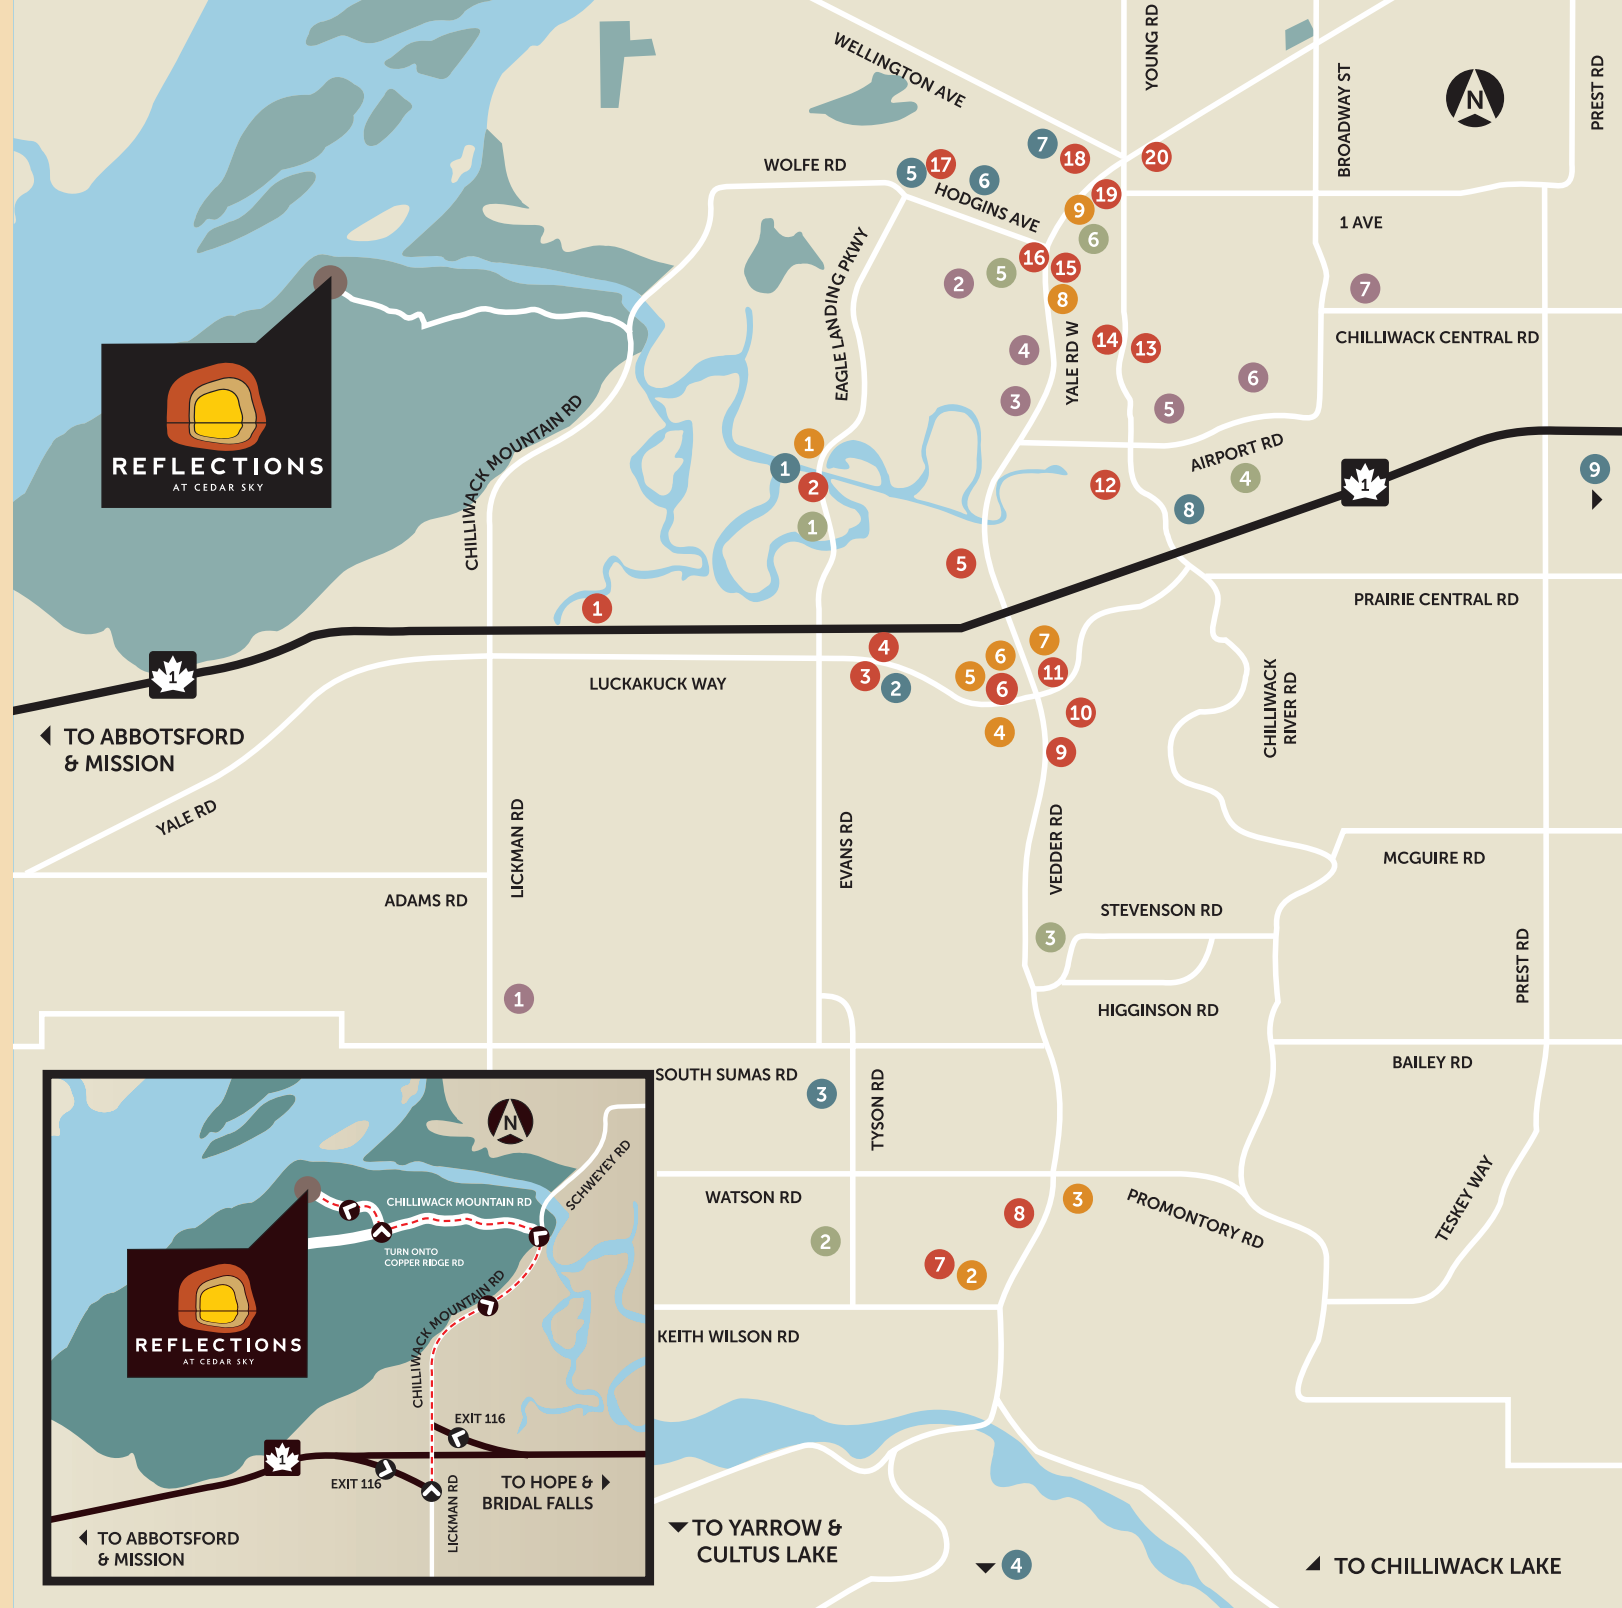

DINING

- 1 Cookies Grill
- 2 Swiss Chalet, Original Joe's, Kuro Asian Cuisine, Salad Loop
- 3 Hana Sushi, Subway, Mr. Mike's Steakhouse, A&W
- 4 White Spot, Boston Pizza, Vita Bella Bistro, McDonald's
- 5 IHOP
- 6 Ricky's All Day Grill, Earl's, Starbucks, Quiznos
- 7 Garrison Bistro
- 8 Jolly Miller Pub
- 9 Vedder Sushi, Coconut Thai Restaurant
- 10 Major League Pub
- 11 C-Lovers Fish & Chips, Pizza Hut
- 12 Friendly Mike's Pub
- 13 Greek Islands
- 14 Bozzini's Restaurant
- 15 Shandahar Hut Indian Cuisine
- 16 Bluefin Sushi, Starbucks
- 17 Frankie's Italian Kitchen
- 18 Rustica's Ristorante Italiano
- 19 Prestons
- 20 Bravo Restaurant & Lounge

SHOPPING

- 1 Chilliwack Eagle Landing (Walmart, Home Depot, The Source, Liquor Store, Insurance Agency, Dental Clinic)
- 2 Garrison Village (Coopers Foods, Waves Coffee House, Garrison Wine & Liquor Store, Urban Endo Runners)
- 3 Vedder Crossing Plaza (Save-On Foods, Shoppers Drug Mart, UPS, Starbucks, Tim Hortons)
- 4 Chilliwack Mall (Reitmans, Winners, Sport Chek, Safeway, Carter's Oshkosh, Warehouse One)
- 5 Cottonwood Mall (London Drugs, Sears, Target, Cobs Bread, Kin's Farm Market)
- 6 M&M Meats
- 7 Real Canadian Superstore
- 8 Safeway, Fraser Valley meats
- 9 PriceSmart Foods

EDUCATION

- 1 La Verendrye Elementary
- 2 Bernard Elementary
- 3 University of the Fraser Valley
- 4 A D Rundle Middle School
- 5 Robertson Elementary School
- 6 Cascades Christian School
- 7 Highroad Academy

PARKS & TRAILS

Over 80 parks and public spaces with playgrounds, picnic tables, basketball, hockey and tennis courts. Popular parks include: Vedder Rotary Trail (hotspot for fishing enthusiasts), Gwynne Vaughan Park, Great Blue Heron Nature Reserve, Island 22 (bike and off-leash dog park), Portage Park, Watson Glen Park, Hope river Trail, Elk Mountain Trail, Mt. Thom, Mt. Cheam, Linderman Lake, and Greendrop Lake.